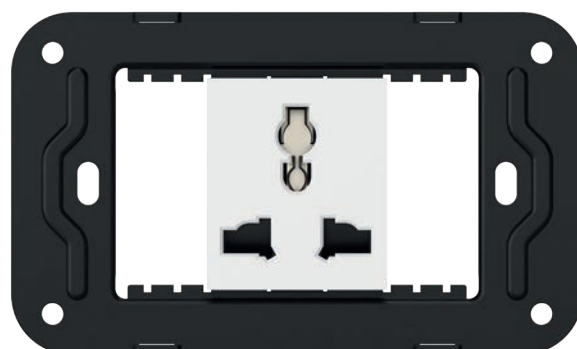

230 V/50 Hz
Rated voltage

16 A (for grounded sockets)
Rated current

IP20
Protection degree

Screws
Mounting method

Screw terminals
Conductor connection

Up to 4 mm²
Cross-section of connected conductors

Socket 1/3 American