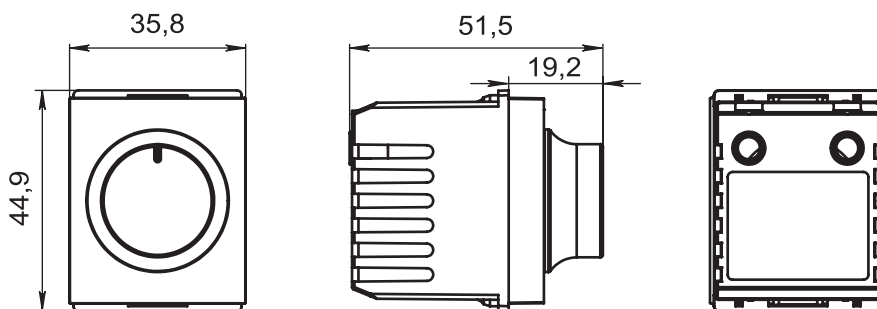

There are four standard sizes of frames (1/3, 1/2, 2/3, 3/3), for mechanisms 1/3, 1/2, 3/3 or for their different combinations. The frames are made of high-quality plastic (polycarbonate), do not support combustion and do not emit harmful substances at high temperatures (tested according to the RoHS standard). The design of the frames has centering lugs on the rear, allowing you to quickly install the frame on a metal support without using of any tools.

SIZES

Switches

3/3

1/2

1/3

Dimmer

1/2

ELECTRICAL SCHEME