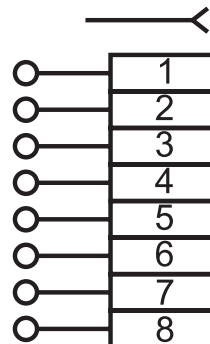

ELECTRICAL SCHEME

TV

Telephone

Internet

SIZES

1/2

Socket 1/2 TV

Socket 1/2 RJ11 telephone
Socket 1/2 RJ45 5E Internet