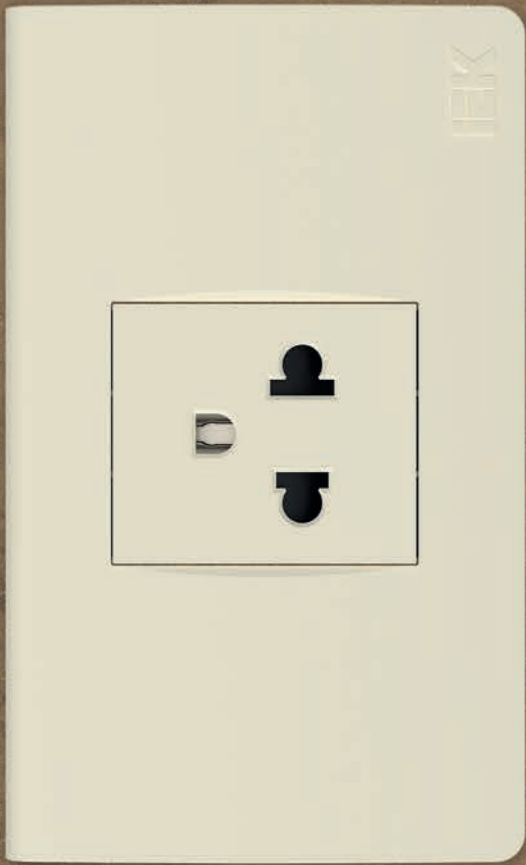

Switch 1 gang 1 way

Switch 1 gang 2 way

Switch 1 gang 1 way LED

Switch 1 gang 2 way LED

Switch 1 gang doorbell

Switch 1 gang doorbell LED

Switch 2 gang 1 way

Switch 1 gang 2 pole 20 A

CONNECTION SCHEME

Switch 1 gang 1 way

Switch 1 gang 2 pole 20 A

Switch 2 gang 1 way

Dimmer

Lighting control from two locations

OFF

TURN ON

SOCKETS

How to distribute electricity for different tasks and projects? With the help of LETO power sockets you can easily cope with this! Choose what you need: sockets with or without a grounding contact, double or single. The range of power sockets is presented in the form of mechanism modules installed in a metal support. LETO power sockets have the following standard sizes: 1/3, 1/2, 2/3, 3/3. Sockets are presented in two standards: American and universal, suitable for different types of plugs. The sockets are equipped with a reliable contact group, which increases their service life.