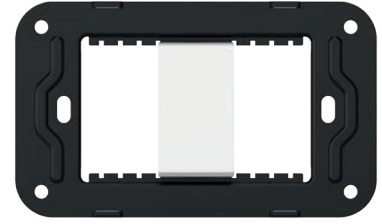

Switch 1/3 1 gang 2 way

LE-V27-0-10-20-K01-F4-13	White glossy
LE-V27-0-10-20-K01-F3-13	White matte
LE-V27-0-10-20-K10-F3-13	Beige matte
LE-V27-0-10-20-K37-F3-13	Champagne matte
LE-V27-0-10-20-K45-F3-13	Bronze matte
LE-V27-0-10-20-K46-F3-13	Steel matte
LE-V27-0-10-20-K02-F3-13	Black matte