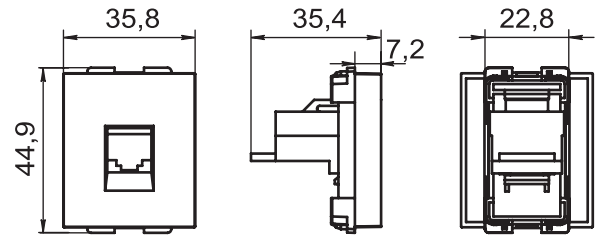

ELECTRICAL SCHEME

TV

Telephone

Internet

SIZES

1/2

Socket 1/2 TV

Socket 1/2 RJ11 telephone
Socket 1/2 RJ45 5E Internet