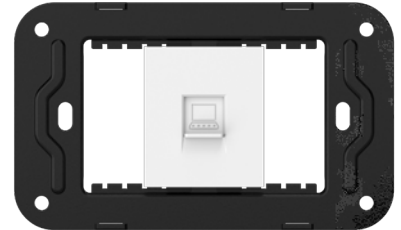

Socket 1/2 RJ45 5E internet