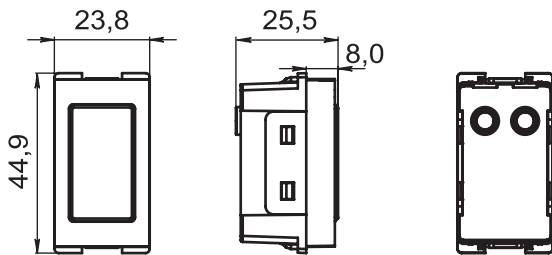

SIZES

Footlight 1/3