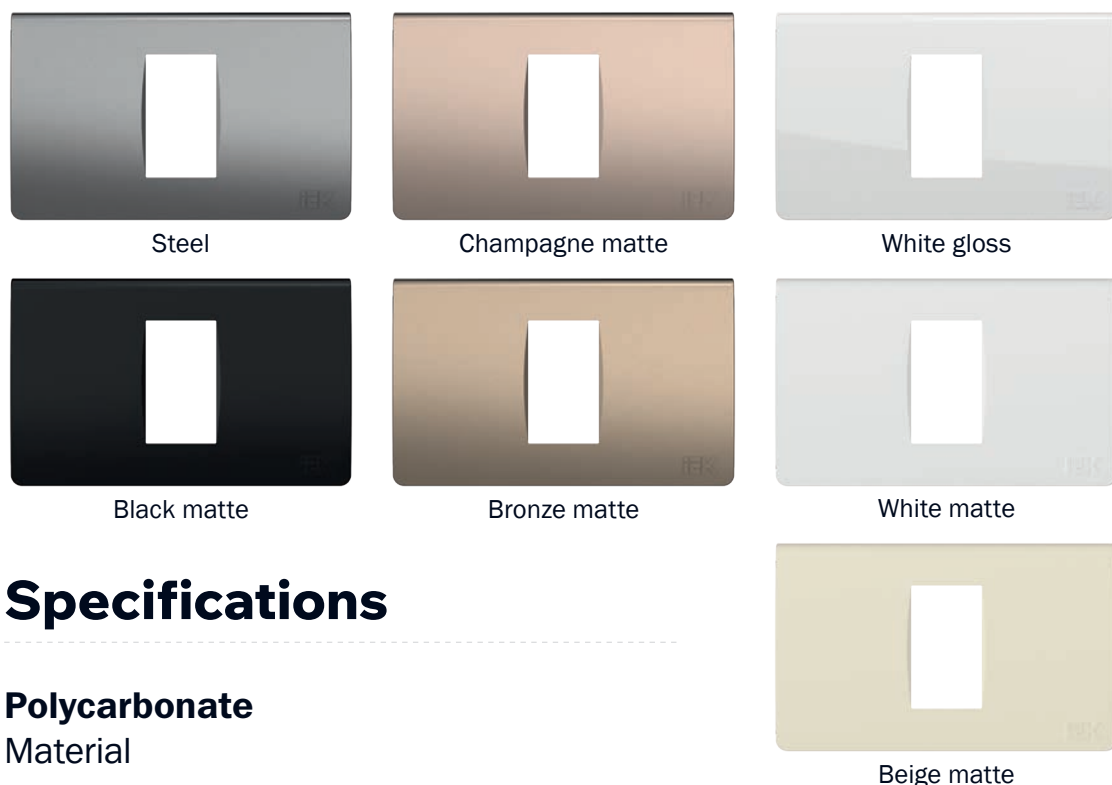

TURN ON

FRAMES

The design concept of the LETO series frames is versatility, ergonomics and modernity. Our collection contains the most interesting colors to satisfy the most daring requests.

- **The frames are made of high quality plastic (polycarbonate)**
- **Seven colors**
- **Glossy and matte**
- **Frames are suitable for mechanisms of standard sizes 1/3, 1/2, 3/3, 2x1/3**

Available colors

Specifications

Polycarbonate
Material

UV resistance

Without tools, fastening to the caliper
Installation method

Frame F6 1/3

LE-M20-P-04-1-20-K01-13	White glossy
LE-M20-P-03-1-20-K01-13	White matte
LE-M20-P-03-1-20-K10-13	Beige matte
LE-M20-P-03-1-20-K37-13	Champagne matte
LE-M20-P-03-1-20-K45-13	Bronze matte
LE-M20-P-03-1-20-K46-13	Steel matte
LE-M20-P-03-1-20-K02-13	Black matte