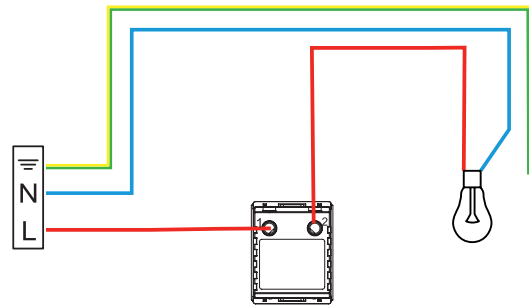

CONNECTION SCHEME

Switch 1 gang 1 way

Switch 1 gang 2 pole 20 A

Switch 2 gang 1 way

Dimmer

Lighting control from two locations

OFF

TURN ON

SOCKETS

How to distribute electricity for different tasks and projects? With the help of LETO power sockets you can easily cope with this! Choose what you need: sockets with or without a grounding contact, double or single. The range of power sockets is presented in the form of mechanism modules installed in a metal support. LETO power sockets have the following standard sizes: 1/3, 1/2, 2/3, 3/3. Sockets are presented in two standards: American and universal, suitable for different types of plugs. The sockets are equipped with a reliable contact group, which increases their service life.