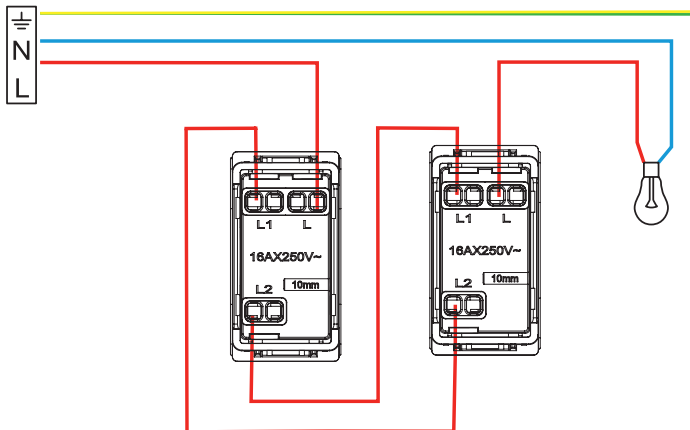

CONNECTION SCHEME

Switch 1 gang 1 way

Switch 1 gang 2 pole 20 A

Switch 2 gang 1 way

Dimmer

Lighting control from two locations

OFF

TURN ON