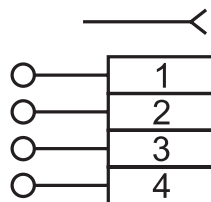

ELECTRICAL SCHEME

TV

Telephone

Internet