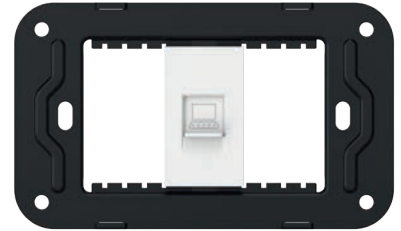

Socket 1/3 RJ45 5E internet