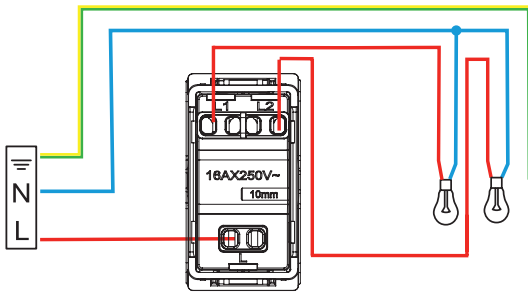

CONNECTION SCHEME

Switch 1 gang 1 way

Switch 1 gang 2 pole 20 A

Switch 2 gang 1 way

Dimmer

Lighting control from two locations

OFF

TURN ON

SOCKETS

How to distribute electricity for different tasks and projects? With the help of LETO power sockets you can easily cope with this! Choose what you need: sockets with or without a grounding contact, double or single. The range of power sockets is presented in the form of mechanism modules installed in a metal support. LETO power sockets have the following standard sizes: 1/3, 1/2, 2/3, 3/3. Sockets are presented in two standards: American and universal, suitable for different types of plugs. The sockets are equipped with a reliable contact group, which increases their service life.