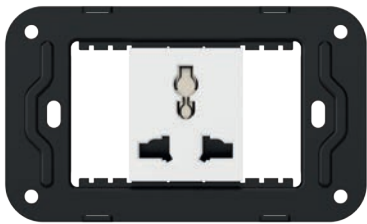

Socket 1/2 universal

LE-R10-10-20-K01-F4-12-U	White glossy
LE-R10-10-20-K01-F3-12-U	White matte
LE-R10-10-20-K10-F3-12-U	Beige matte
LE-R10-10-20-K37-F3-12-U	Champagne matte
LE-R10-10-20-K45-F3-12-U	Bronze matte
LE-R10-10-20-K46-F3-12-U	Steel matte
LE-R10-10-20-K02-F3-12-U	Black matte