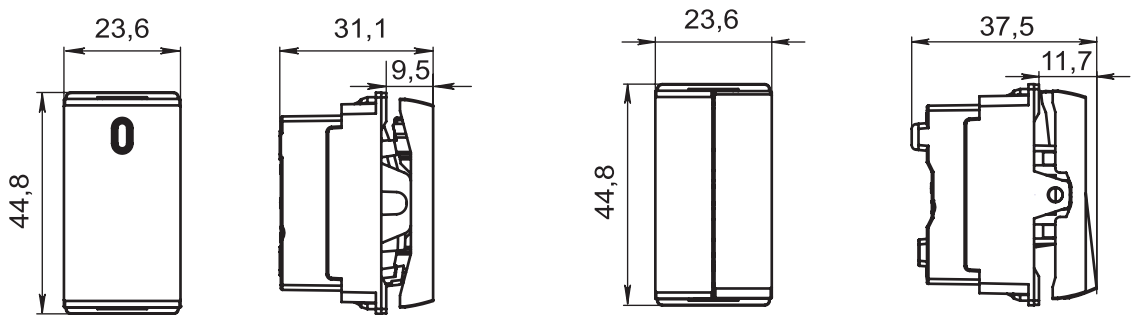

There are four standard sizes of frames (1/3, 1/2, 2/3, 3/3), for mechanisms 1/3, 1/2, 3/3 or for their different combinations. The frames are made of high-quality plastic (polycarbonate), do not support combustion and do not emit harmful substances at high temperatures (tested according to the RoHS standard). The design of the frames has centering lugs on the rear, allowing you to quickly install the frame on a metal support without using of any tools.

SIZES

Switches

3/3

1/2

1/3

Dimmer

1/2

ELECTRICAL SCHEME