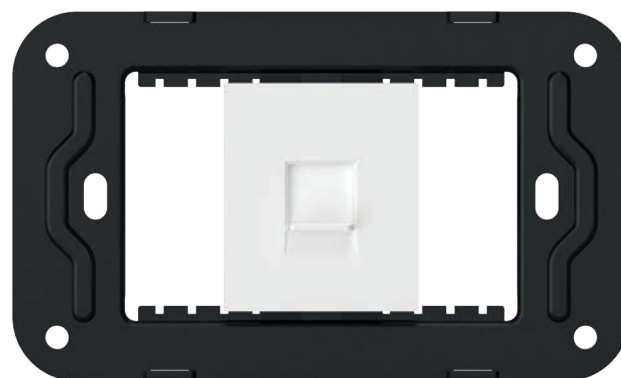

Flush mounted
Installation type

RJ11, RJ45, TV
Mechanism types

IP20
Protection degree

Screws
Mounting method

Quick-locking
Contact clips for
information sockets

Socket 1/3 TV

LE-A10-K01-F4-13	White glossy
LE-A10-K01-F3-13	White matte
LE-A10-K10-F3-13	Beige matte
LE-A10-K37-F3-13	Champagne matte
LE-A10-K45-F3-13	Bronze matte
LE-A10-K46-F3-13	Steel matte
LE-A10-K02-F3-13	Black matte