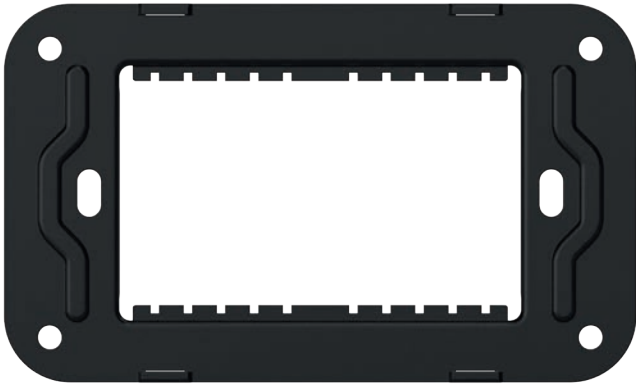

ADVANTAGES

A durable universal support allows you to assemble various mechanisms of sockets and switches. Strength is determined by the thickness of the metal and is 1.2 mm. Also, for additional rigidity, stiffening ribs are made in the places where the support is attached to the wall and the mounting box. To protect against corrosion, the metal caliper is painted black.