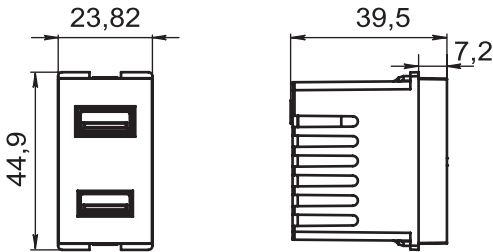

SIZES

Socket USB 1/3 A+A 5 V 2.1 A