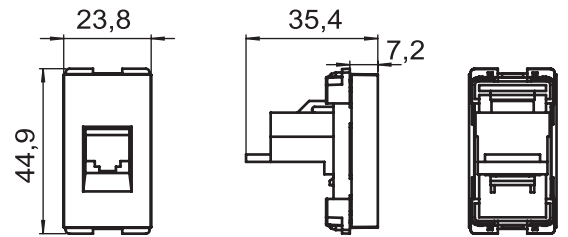

Socket 1/3 RJ11 telephone
Socket 1/3 RJ45 5E internet