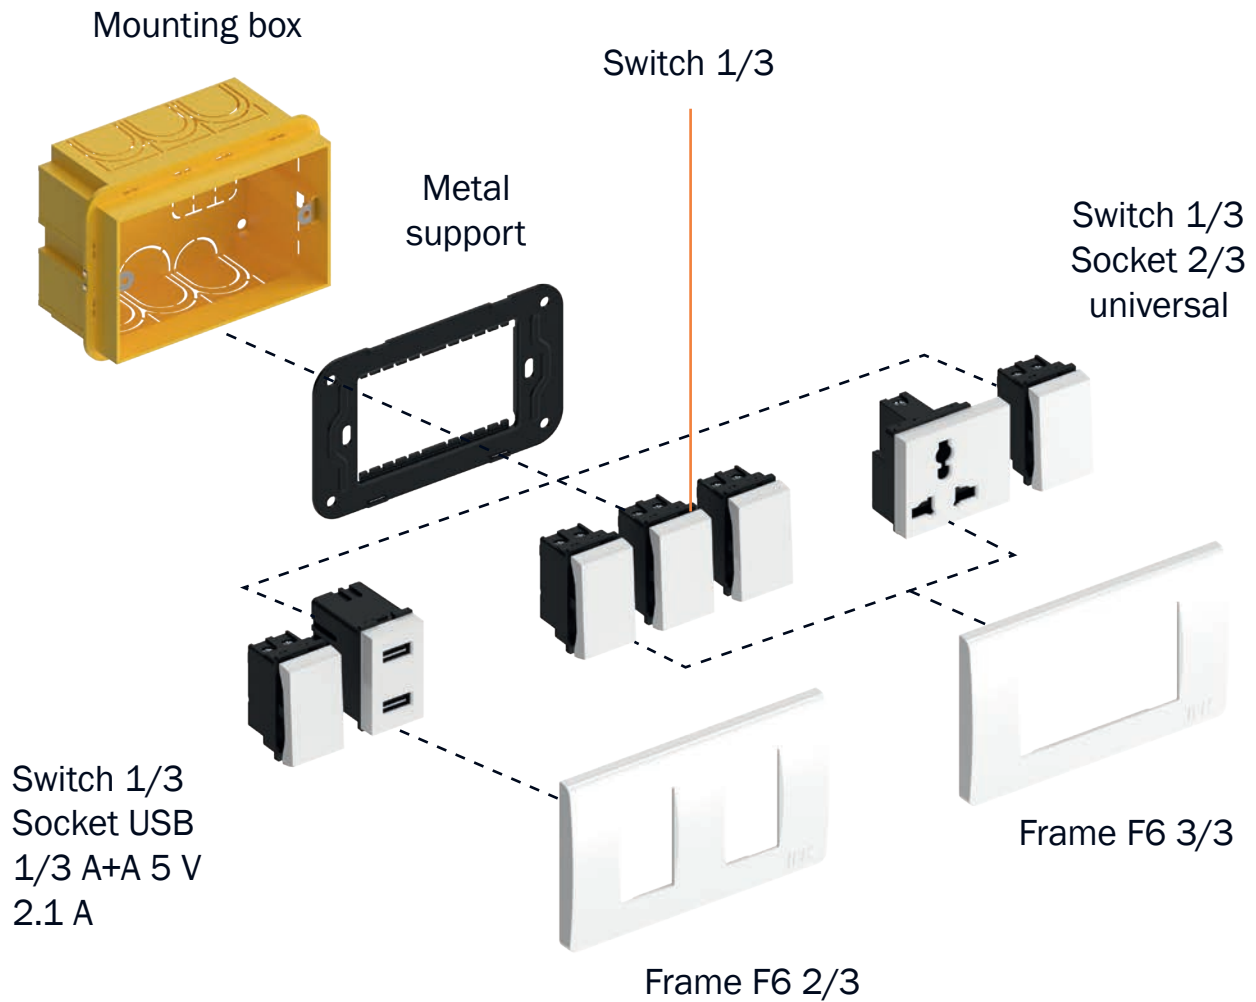

INSTALLATION

TURN ON LETO