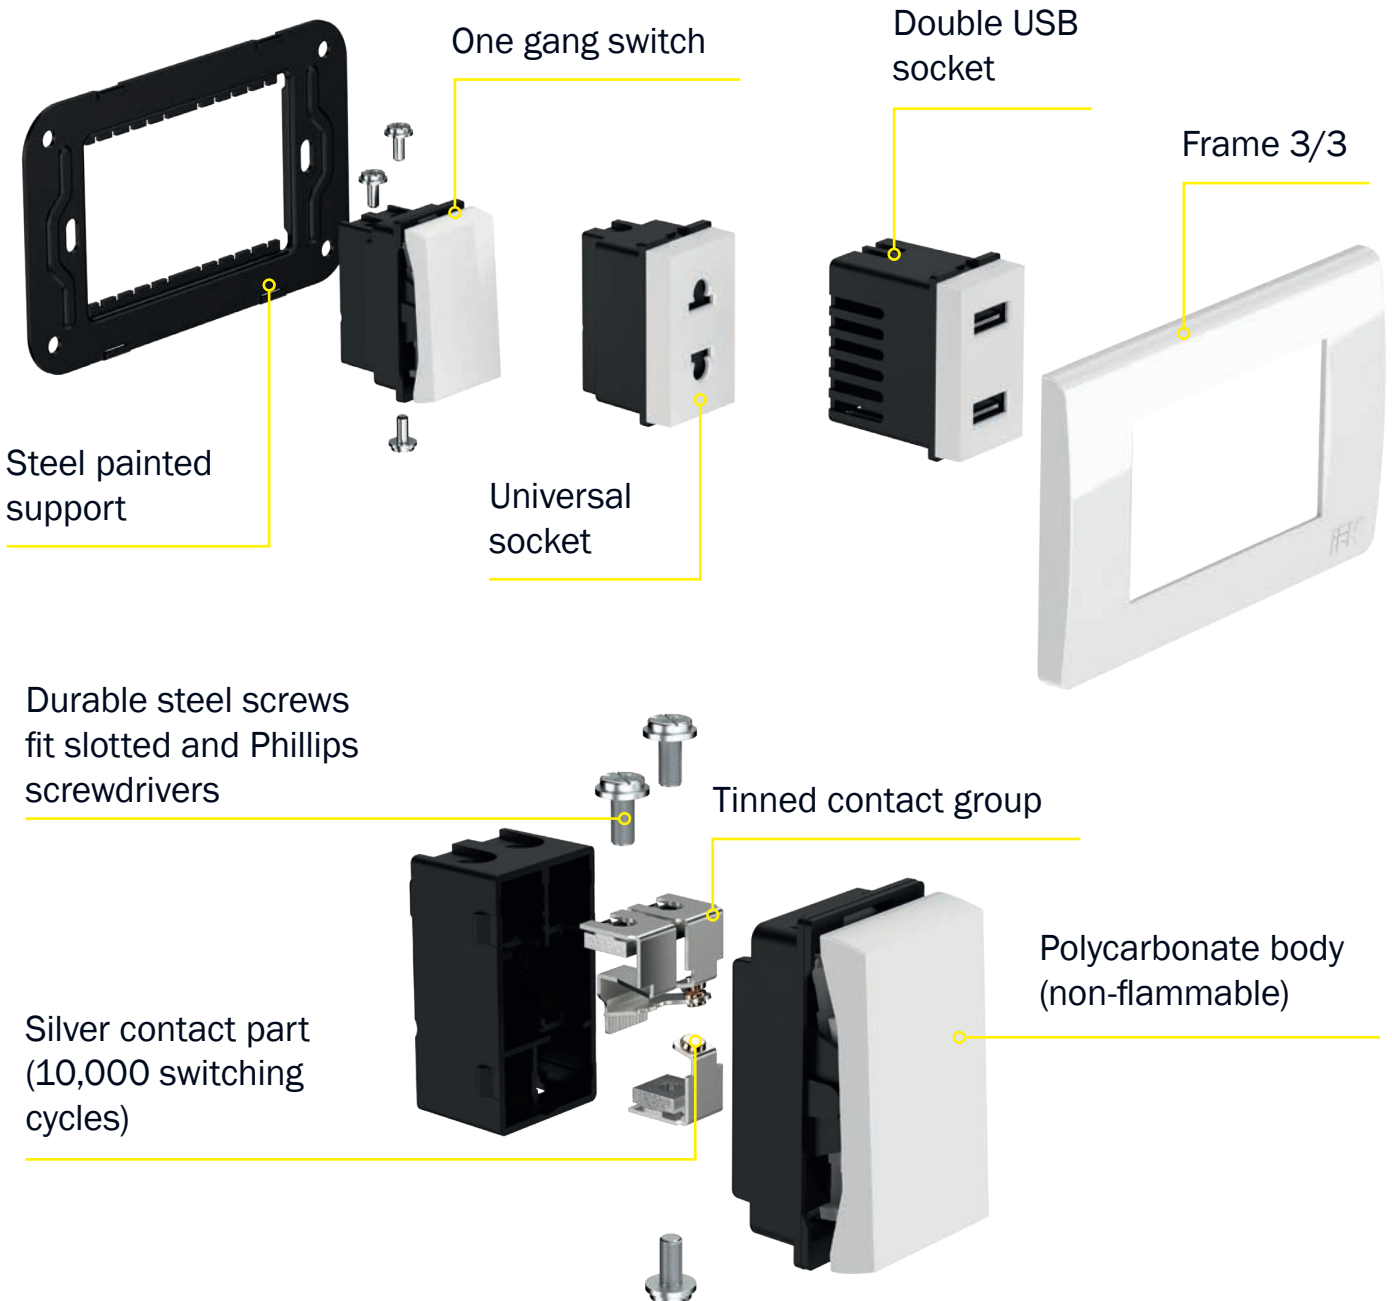

TURN ON LETO – choose your color and functionality!

- **Modern design**
- **Ergonomics**
- **Wide product range**
- **Premium materials**
- **The optimum ratio of price and quality**
- **Versatile and compact solution**