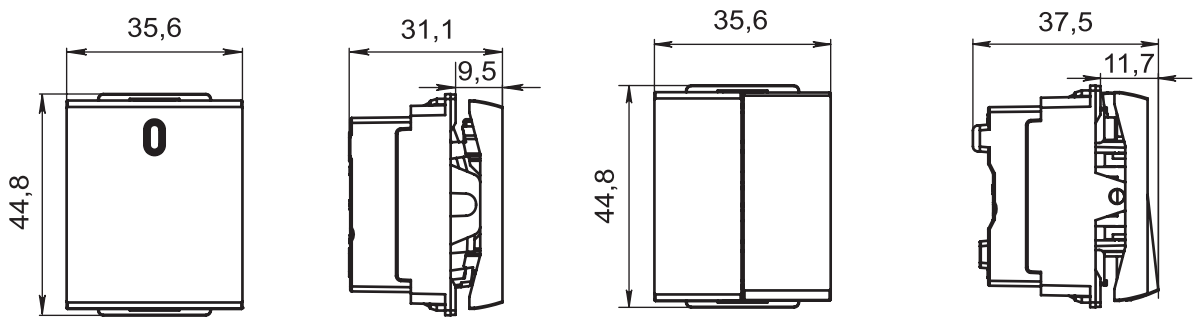

SIZES

Switches

3/3

1/2

1/3

Dimmer

1/2