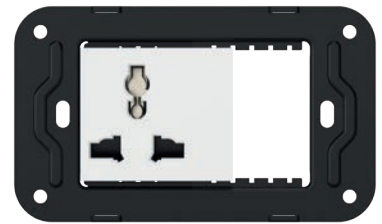

Socket 2/3 universal

LE-R10-10-20-K01-F4-23-U	White glossy
LE-R10-10-20-K01-F3-23-U	White matte
LE-R10-10-20-K10-F3-23-U	Beige matte
LE-R10-10-20-K37-F3-23-U	Champagne matte
LE-R10-10-20-K45-F3-23-U	Bronze matte
LE-R10-10-20-K46-F3-23-U	Steel matte
LE-R10-10-20-K02-F3-23-U	Black matte