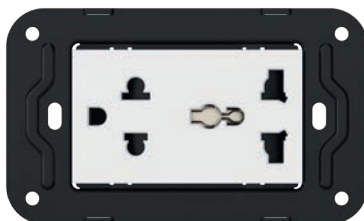

Double socket 3/3 universal

LE-R20-10-20-V-K01-F4-U	White glossy
LE-R20-10-20-V-K01-F3-U	White matte
LE-R20-10-20-V-K10-F3-U	Beige matte
LE-R20-10-20-V-K37-F3-U	Champagne matte
LE-R20-10-20-V-K45-F3-U	Bronze matte
LE-R20-10-20-V-K46-F3-U	Steel matte
LE-R20-10-20-V-K02-F3-U	Black matte