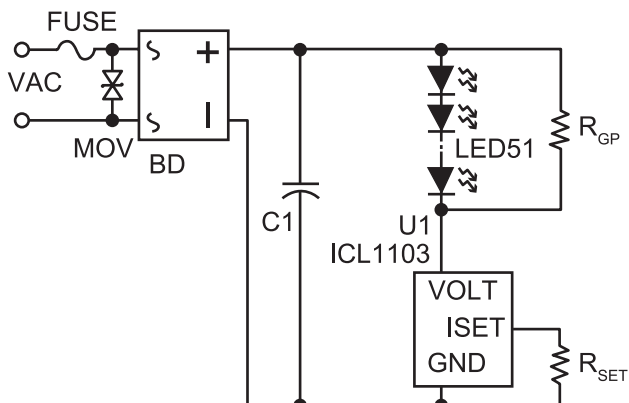

Specifications

Flush mounted
Installation type

230 V/50 Hz
Rated voltage

25 mA
Rated current
for switches

0.6 W
Power consumption

IP20
Protection degree

Screws
Mounting method

Screw terminals
Conductor connection

From 0.5 to 1.5 mm²
Cross-section of connected
conductors

1500 K
Colorful temperature

SMD
LED type

SIZES

Footlight 1/3

ELECTRICAL SCHEME

Footlight

LEFLO