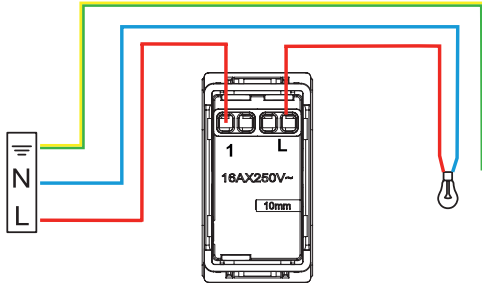

Switch 1 gang 1 way

Switch 1 gang 2 way

Switch 1 gang 1 way LED

Switch 1 gang 2 way LED

Switch 1 gang doorbell

Switch 1 gang doorbell LED

Switch 2 gang 1 way

Switch 1 gang 2 pole 20 A

CONNECTION SCHEME

Switch 1 gang 1 way

Switch 1 gang 2 pole 20 A

Switch 2 gang 1 way

Dimmer

Lighting control from two locations

OFF

TURN ON