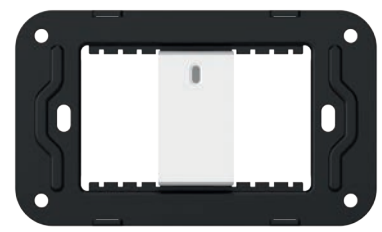

Switch 1/3 1 gang 2 way LED

LE-V27-1-10-20-K01-F4-13	White glossy
LE-V27-1-10-20-K01-F3-13	White matte
LE-V27-1-10-20-K10-F3-13	Beige matte
LE-V27-1-10-20-K37-F3-13	Champagne matte
LE-V27-1-10-20-K45-F3-13	Bronze matte
LE-V27-1-10-20-K46-F3-13	Steel matte
LE-V27-1-10-20-K02-F3-13	Black matte