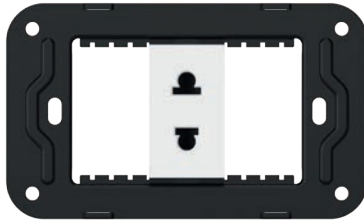

Socket 1/3 universal without ground

LE-R10-10-20-K01-F4-13-U	White glossy
LE-R10-10-20-K01-F3-13-U	White matte
LE-R10-10-20-K10-F3-13-U	Beige matte
LE-R10-10-20-K37-F3-13-U	Champagne matte
LE-R10-10-20-K45-F3-13-U	Bronze matte
LE-R10-10-20-K46-F3-13-U	Steel matte
LE-R10-10-20-K02-F3-13-U	Black matte