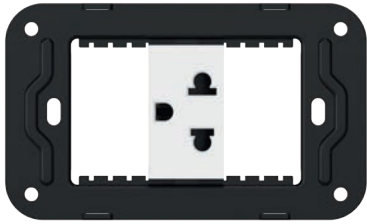

230 V/50 Hz
Rated voltage

16 A (for grounded sockets)
Rated current

IP20
Protection degree

Screws
Mounting method

Screw terminals
Conductor connection

Up to 4 mm²
Cross-section of connected conductors

Socket 1/3 American