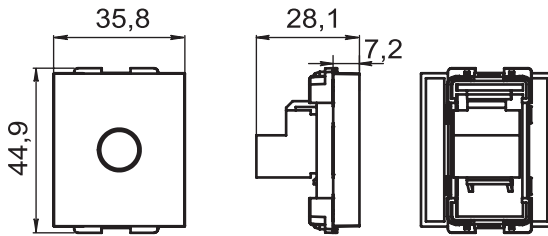

ELECTRICAL SCHEME

TV

Telephone

Internet

SIZES

1/2

Socket 1/2 TV

Socket 1/2 RJ11 telephone
Socket 1/2 RJ45 5E Internet