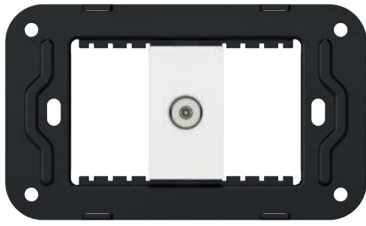

Flush mounted
Installation type

RJ11, RJ45, TV
Mechanism types

IP20
Protection degree

Screws
Mounting method

Quick-locking
Contact clips for
information sockets

Socket 1/3 TV

LE-A10-K01-F4-13	White glossy
LE-A10-K01-F3-13	White matte
LE-A10-K10-F3-13	Beige matte
LE-A10-K37-F3-13	Champagne matte
LE-A10-K45-F3-13	Bronze matte
LE-A10-K46-F3-13	Steel matte
LE-A10-K02-F3-13	Black matte