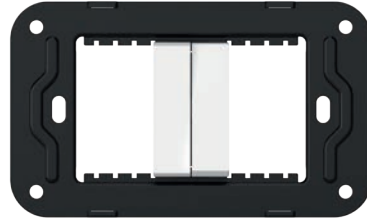

Switch 1/3 2 gang 1 way

LE-V20-0-10-20-K01-F4-13	White glossy
LE-V20-0-10-20-K01-F3-13	White matte
LE-V20-0-10-20-K10-F3-13	Beige matte
LE-V20-0-10-20-K37-F3-13	Champagne matte
LE-V20-0-10-20-K45-F3-13	Bronze matte
LE-V20-0-10-20-K46-F3-13	Steel matte
LE-V20-0-10-20-K02-F3-13	Black matte