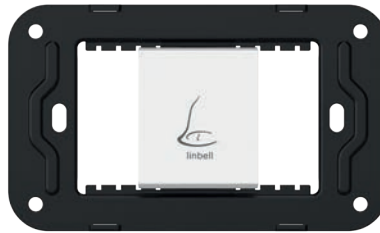

Switch 1/2 1 gang doorbell

LE-ZD10D-KZ-12-K01-F4	White glossy
LE-ZD10D-KZ-12-K04-F3	White matte
LE-ZD10D-KZ-12-K10-F3	Beige matte
LE-ZD10D-KZ-12-K34-F3	Champagne matte
LE-ZD10D-KZ-12-K45-F3	Bronze matte
LE-ZD10D-KZ-12-K46-F3	Steel matte
LE-ZD10D-KZ-12-K02-F3	Black matte