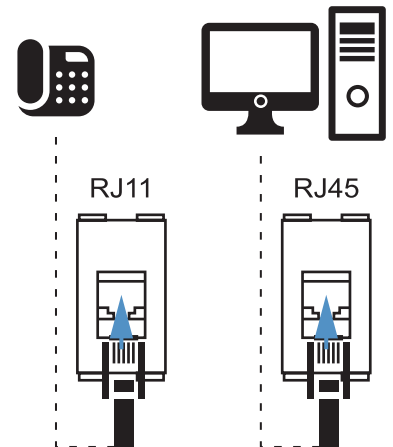

ELECTRICAL SCHEME

TV

Telephone

Internet

SIZES

1/2

Socket 1/2 TV

Socket 1/2 RJ11 telephone
Socket 1/2 RJ45 5E Internet

1/3

Socket 1/3 TV

Socket 1/3 RJ11 telephone
Socket 1/3 RJ45 5E internet

CONNECTION SCHEME

TV

Telephone

Internet

LELO

TURN ON

USB SOCKETS AND LIGHTING

LETO USB sockets are an excellent solution for charging gadgets and other multimedia devices. Combined USB sockets will allow you to charge two different devices at once from one power source. Mechanisms with fast charging will ensure your gadgets are charged in the shortest possible time.