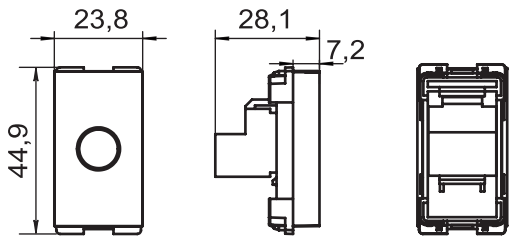

Socket 1/3 TV