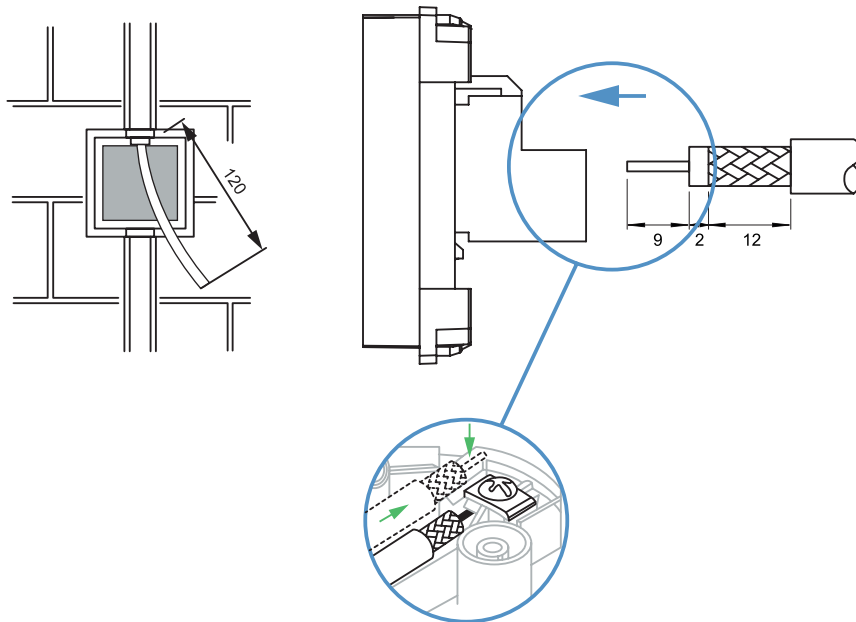

ELECTRICAL SCHEME

TV

Telephone

Internet

SIZES

1/2

Socket 1/2 TV

Socket 1/2 RJ11 telephone
Socket 1/2 RJ45 5E Internet

1/3

Socket 1/3 TV

Socket 1/3 RJ11 telephone
Socket 1/3 RJ45 5E internet

CONNECTION SCHEME

TV

Telephone

Internet

LELO