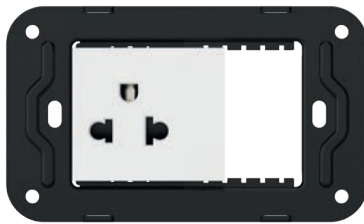

Socket 2/3 American universal

LE-R10-10-20-K01-F4-23-AU	White glossy
LE-R10-10-20-K01-F3-23-AU	White matte
LE-R10-10-20-K10-F3-23-AU	Beige matte
LE-R10-10-20-K37-F3-23-AU	Champagne matte
LE-R10-10-20-K45-F3-23-AU	Bronze matte
LE-R10-10-20-K46-F3-23-AU	Steel matte
LE-R10-10-20-K02-F3-23-AU	Black matte