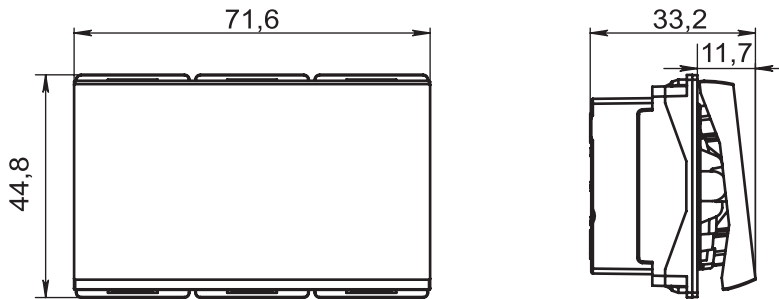

SIZES

Switches

3/3